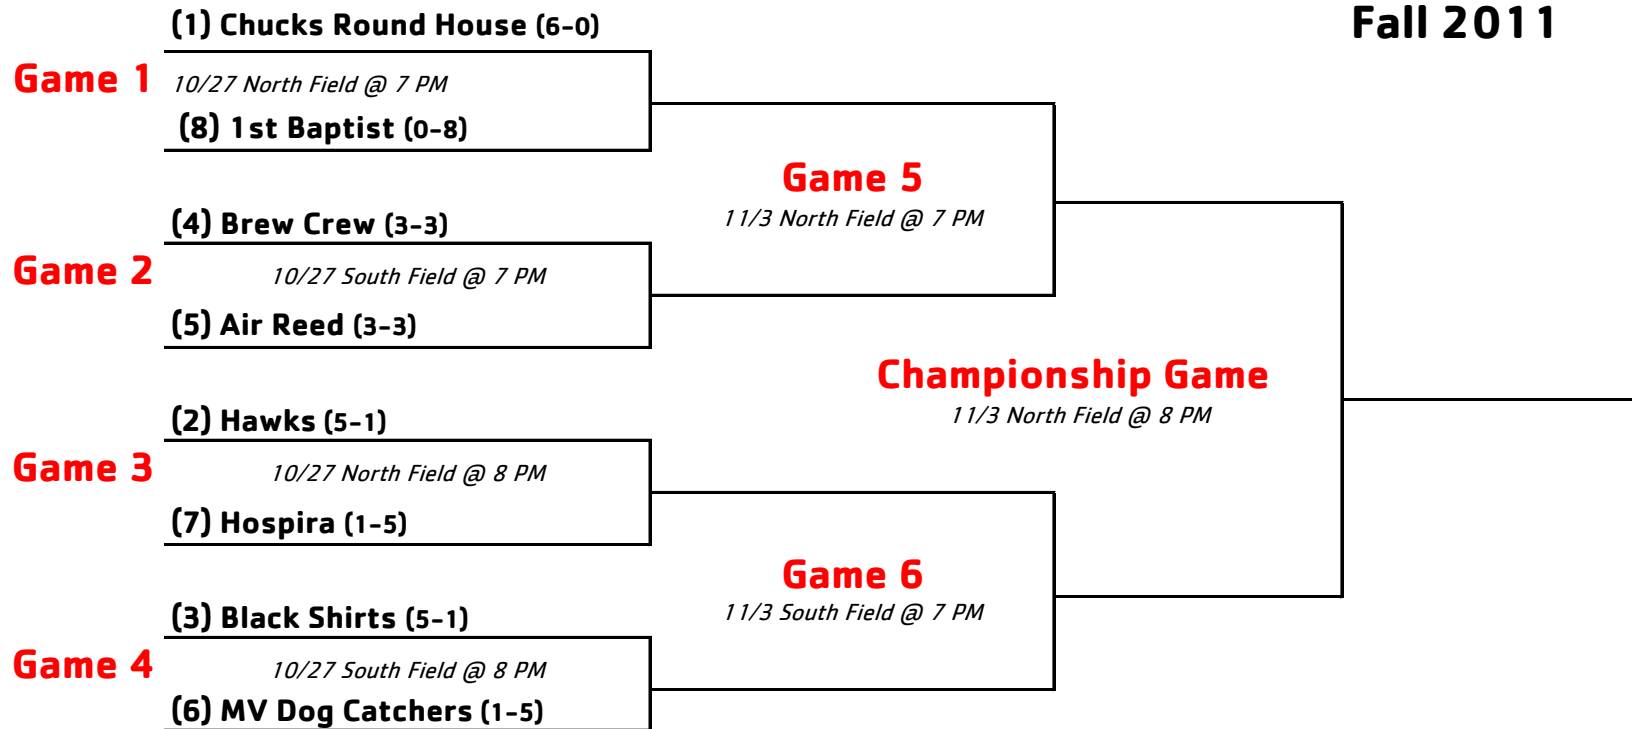

MPC McPherson Recreation Commission Adult Flag Football

Fall 2011

Tournament Rankings:

Team rankings were determined by the results (W-L) of the Fall 2011 regular season. Teams with the same record were ranked based on the outcome of their regular season meeting.